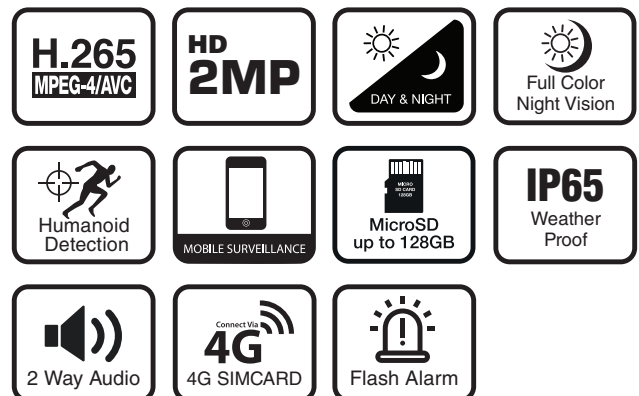

PAN ROTATION
355°
TILT ROTATION
90°

MULTIPLE AREAS ATTACH ALARM

Feature:

Video Compression

H.264 / H.265 video compression, achieving ultra-low bit-rate, superb high-definition picture quality.

AI Smart Function

Supporting AI automatic human shape detection with high sensitivity. Support vehicle detection, pet capture and package

Flash Alarm

Dual light red-blue flash alarm. Mobile APP alarm push alarm.

IR Night Color Vision

Infrared light(night vision distance of 7 meters), day and night 24-hour monitoring, IR-CUT switching, daytime color, night vision more clear

4G Simcard Wireless Connection

Easy and simple using direct 4G Simcard, support telkomsel & south east asia bands.