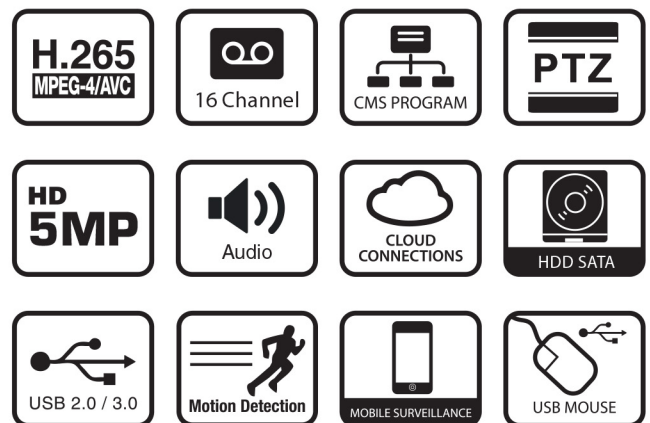

Max 80 Mbps incoming bandwidth

**Storage Capacity**

SATA Support HDD 6TB

**Mobile Monitoring**

Mobile remote (android, iphone, ipad).

**Plug & Play**

Plug and Play, support cloud technology easy to achieve network penetration and alarm information pushed.

**Easy to Operate**

Support NVR/HVR, Support Onvif

ULTIMATE Series

FREE APPS DOWNLOAD: P6SLite