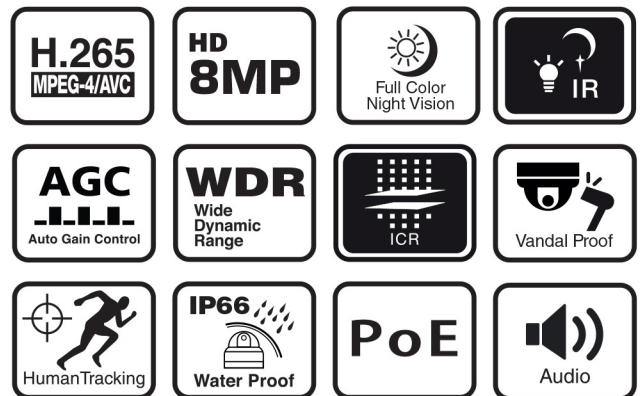

G-LENZ[®] SECURITY

4K

H.265 / A.I IP CAMERA

GUIP 39881

IP CAMERA BULLET - 8MP (4K)
A.I HUMAN TRACKING
FULL COLOR NIGHT COLOR
PoE - AUDIO

Feature:

Video Compression

H.264 / H.265 video compression, achieving ultra-low bit-rate, superb high-definition picture quality.

IR-CUT

Support IR-CUT, with ICR and automatic color change to achieve day/night function.

Digital Wide Dynamic

Support 2D/3D noise reduction digital wide dynamic.

Plug & Play

Plug and Play, support cloud technology easy to achieve network penetration and alarm information pushed.

Easy to Operate

Support OSD menu-do what you want and design your need. Support NVR/HVR, Support Onvif

ULTIMATE Series

FREE APPS DOWNLOAD: P6SLITE

24/7 FULL-TIME
COLOR NIGHT VISION

Night Color

GUIP 39881

IP Camera
Bullet - 8MP(4K)
Night Color
PoE - Audio