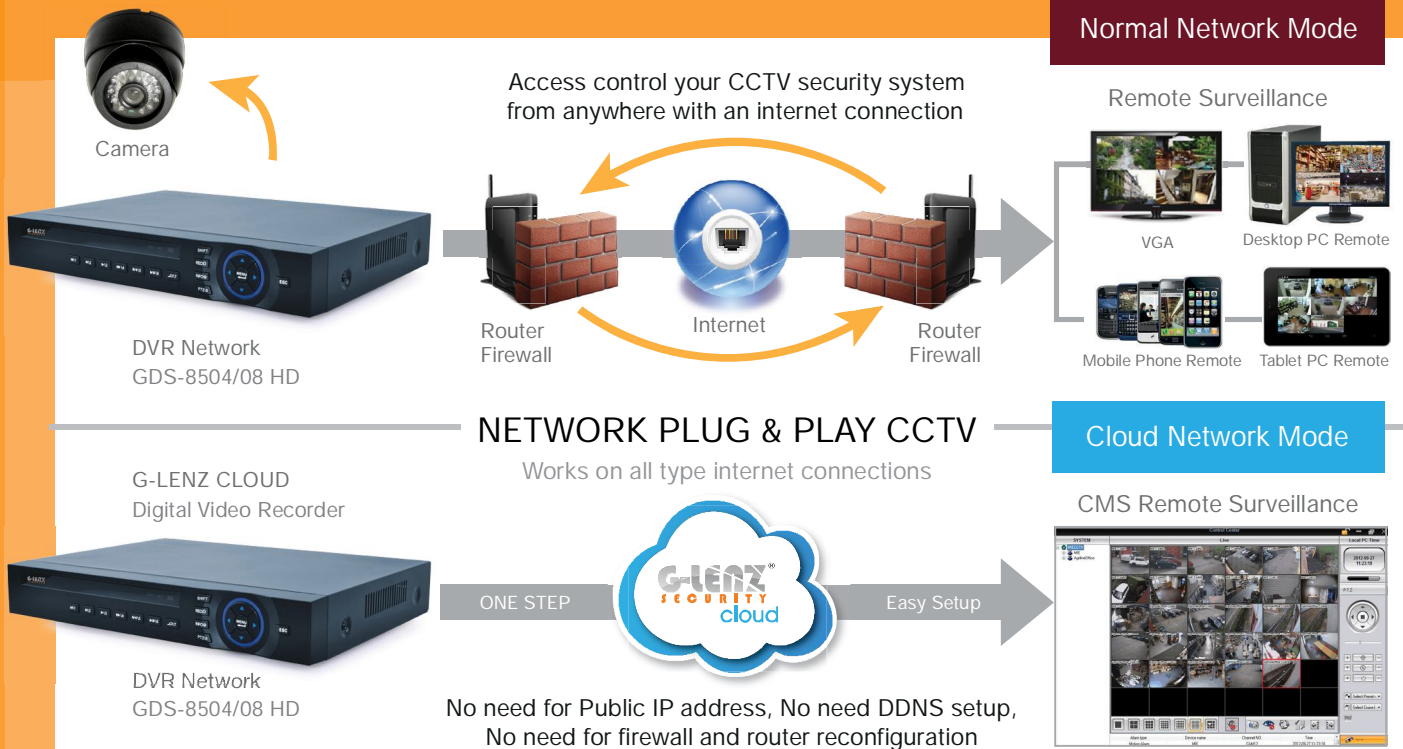

GDS-8504/08HD

Cloud Support - HDMI

1 STEP ON THE INTERNET
Connecting Security DVR to Network

NETWORK DIAGRAM

* For smooth remote viewing experience, net speed required at least 512kbps

DVR MOBILE VIEWER

Accessing your DVR via mobile device. G-LENZ mobile software allows to access control from almost anywhere. View live video, and search using a simple interface.

G-LENZ Mobile is available free and available on Apple's iTunes® App Store, Google Play, Window Store

G-LENZ CLOUD & G-LENZ M8000