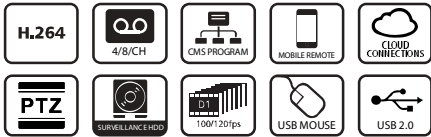

GDS-8504/08HD

Cloud Support - HDMI

1 STEP ON THE INTERNET
Connecting Security DVR to Network

NETWORK DIAGRAM

* For smooth remote viewing experience, net speed required at least 512kbps

DVR MOBILE VIEWER

Accessing your DVR via mobile device. G-LENZ mobile software allows to access control from almost anywhere. View live video, and search using a simple interface.

G-LENZ Mobile is available free and available on Apple's iTunes® App Store, Google Play, Window Store

G-LENZ CLOUD & G-LENZ M8000