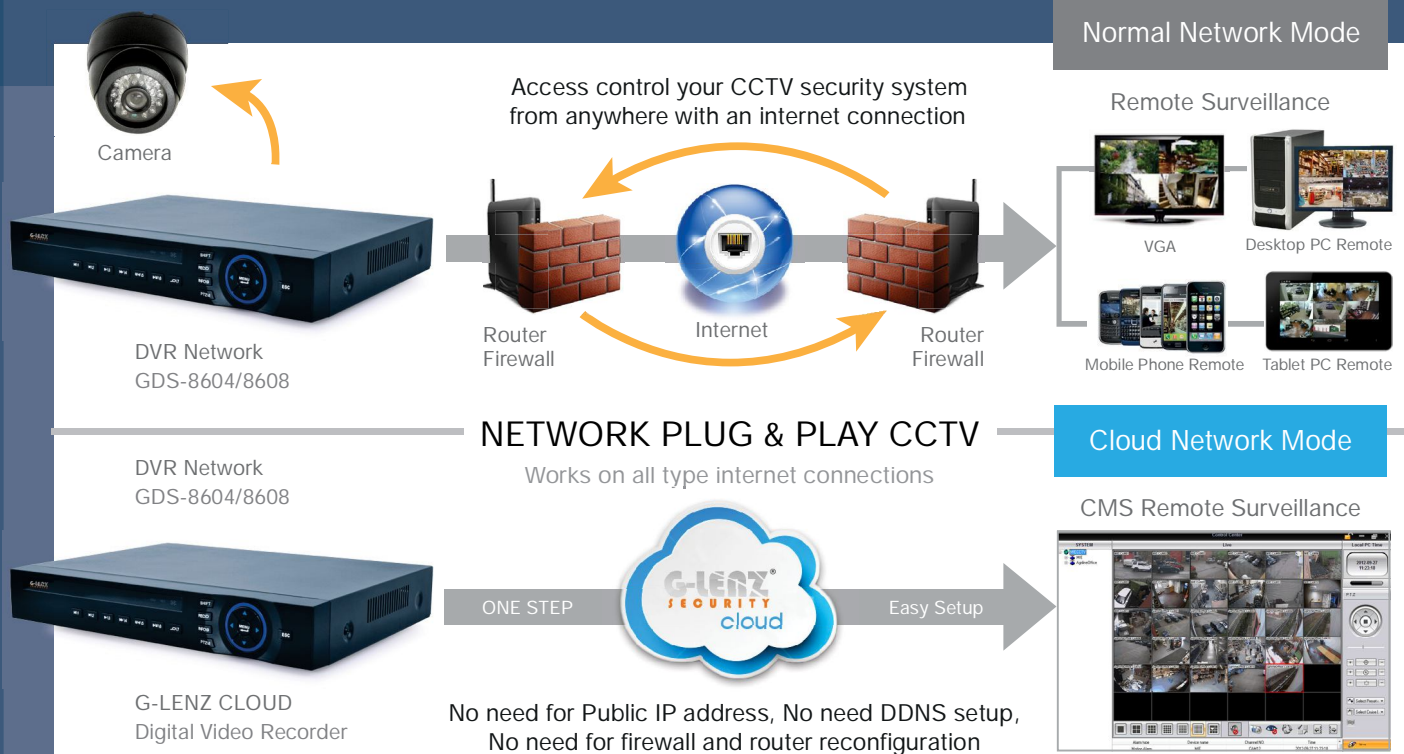

# GPDS-8604/08

H.264 DVR HYBRID - CLOUD Enable - HDMI with 3G USB Modem

4/8/ CHANNELS

1 STEP ON THE INTERNET  
Connecting Security DVR to network  
via Wireless 3G USB Modem

## NETWORK DIAGRAM

\* For smooth remote viewing experience, net speed required at least 512kbps

### DVR MOBILE VIEWER

Accessing your DVR via mobile device. G-LENZ mobile software allows to access control from almost anywhere. View live video, and search using a simple interface.

G-LENZ Mobile is available free and available on Apple's iTunes® App Store, Google Play, Window Store