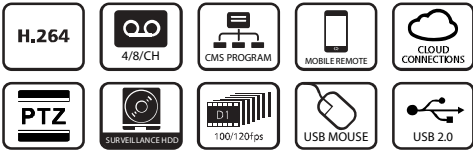

# GPDS-8604/08

H.264 DVR HYBRID - CLOUD Enable - HDMI with 3G USB Modem

4/8/ CHANNELS

1 STEP ON THE INTERNET  
Connecting Security DVR to network  
via Wireless 3G USB Modem

## NETWORK DIAGRAM

\* For smooth remote viewing experience, net speed required at least 512kbps

### DVR MOBILE VIEWER

Accessing your DVR via mobile device. G-LENZ mobile software allows to access control from almost anywhere. View live video, and search using a simple interface.

G-LENZ Mobile is available free and available on Apple's iTunes® App Store, Google Play, Window Store